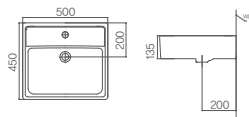

460X410X760mm
Over counter basin

DL-721

490X490X760mm
Over counter basin

DL-722

410X410X760mm
Over counter basin

TECHNOLOGY FROM JAPAN

DL-7010

450×450×760mm
Over counter basin

DL-7020

650×380×760mm
Over counter basin

DL-7030

469×445×760mm
Over counter basin

WASH BASIN / SINK / URINAL

TECHNOLOGY FROM JAPAN

DL-7040

500×450×760mm
Over counter basin