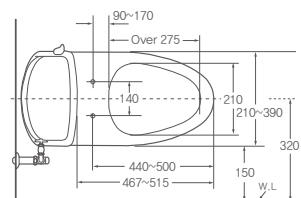

Installation Condition