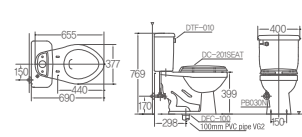

DC-202

690X400X770mm
Close-coupled W.C syphonic
Discharging volume 6L / ⓄC1210BR