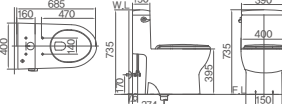

DC-602

685X400X735mm
One-piece W.C syphonic
Discharging volume 6L / ©C2020CR