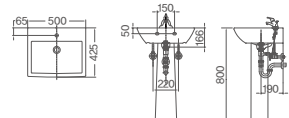

DL-406/A

500×425×800mm
Wall-hung basin (Soap holder)
Water storage volume 6L / ⓈL620