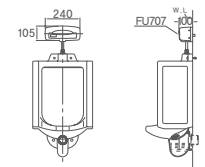

Lavatory Sensor Faucet

- SIZE : 182(W)×156(H)×60(D)
- Voltage : AC 220V / 60Hz, DC 6V
- Water Pressure : 0.7~7.0kgf / cm²

Lavatory Sensor Faucet

- SIZE : 160(W)×144(H)×50(D)
- Voltage : AC 220V / 60Hz, DC 6V
- Water Pressure : 0.7~7.0kgf / cm²
  (No LED for the battery type)

Exposed Urinal Sensor

- SIZE : 240(W)×80(H)×70(D)
- Voltage : AC 220V / 60Hz, DC 6V
- Water Pressure : 0.7~7.0kgf / cm²

Exposed Urinal Sensor

- SIZE : 240(W)×85(H)×70(D)
- Voltage : AC 220V / 60Hz, DC 6V
- Water Pressure : 0.7~7.0kgf / cm²

Lavatory Sensor Faucet

- SIZE : 50(W)×144(H)
- Voltage : AC 220V / 60Hz, DC 6V
- Water Pressure : 0.7~7.0kgf / cm²

Exposed Urinal Sensor

- SIZE : 240(W)×105(H)×100(D)
- Voltage : AC 220V / 60Hz/DC 6V
- Water Pressure : 0.7~7.0kgf / cm²