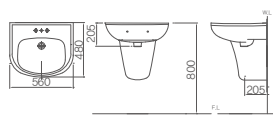

DL-502/A

450×365×760mm
Wall-hung basin
Water storage volume 5L / ⓈL630

DL-503/A

520×245×800mm
Wall-hung basin
Water storage volume 2.5L / ⓈL620

DL-504SN/A

555×455×800mm
Wall-hung basin (Soap holder)
Water storage volume 4L / ⓈL610

DL-204/P

530×430×800mm
Wall-hung basin
Water storage volume 6L / ⓈL620

DL-301S/P

560×480×800mm
Wall-hung basin
Water storage volume 6L / ⓈL610

WASH BASIN

DL-301S

560×480×800mm
Wall-hung basin
Water storage volume 6L / ⓄL610

DL-303S/P

560×480×800mm
Wall-hung basin
Water storage volume 6L / ⓄL610

DL-402/P

600×500×800mm
Wall-hung basin
Water storage volume 7L / ⓄL610

DL-403SN/P

575×460×800mm
Wall-hung basin (Soap holder)
Water storage volume 8L / ⓄL610