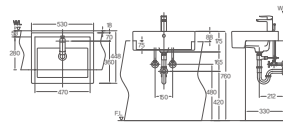

DL-710

530X430X760mm
Over counter basin