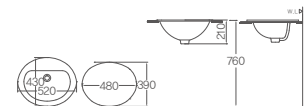

DL-511

565×515×760mm
Wall-hung basin
Water storage volume 9L / L610

DL-601

495×495×760mm
Undercounter basin
Water storage volume 5.7L / L1040

DL-602

520×430×760mm
Undercounter basin
Water storage volume 6L / L1050C