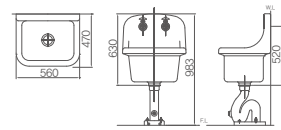

DU-4120

345×383×864mm
Wall-hung urinal

SINK

DS-101

560×470×983mm
Toilet sink for cleaning
ⓈS210

SQUAT / URINAL

DC-012

570X290X470mm
Squat toilet
ⓈC310R