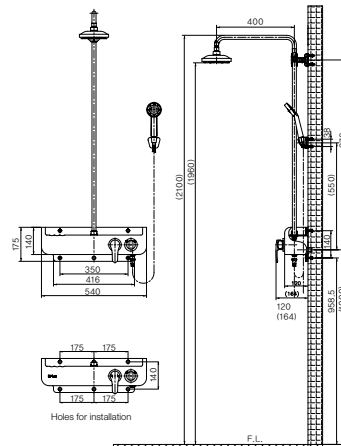

STORAGE TYPE FAUCET

Storage type faucet •

We propose practical and functional shower products that are helpful in utilizing small space in line with the changing trend towards downsizing of residential places and reasonable expenditure trends.

- The basic neat box form provides a sense of practicality.
- The multiple-layer structure providing storage space and storage pockets at the side increase practicality and usage.
- Glossy white finishing has a feeling of purity and cleanliness. And the chromium edge that surrounds the main body not only serves as a hanger but also increases the completeness in terms of design.

FB 1665