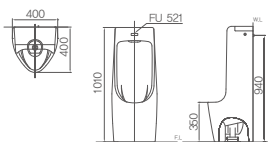

DU-201

390×380×850mm
Wall-hung urinal stall
ⓈU332R

DU-301

360×400×920mm
Wall-hung urinal stall
ⓈU332R

URINAL

DU-501

400×400×1010mm
Wall-hung urinal stall
ⓈU312R

DU-511