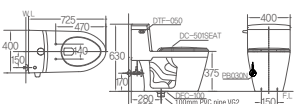

DC-611

725X400X630mm
One-piece W.C syphonic
Discharging volume 6L / ©C2020CR