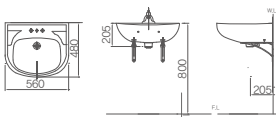

DL-502/A

450×365×760mm
Wall-hung basin
Water storage volume 5L / ⓈL630

DL-503/A

520×245×800mm
Wall-hung basin
Water storage volume 2.5L / ⓈL620

DL-504SN/A

555×455×800mm
Wall-hung basin (Soap holder)
Water storage volume 4L / ⓈL610

DL-204/P

530×430×800mm
Wall-hung basin
Water storage volume 6L / ⓈL620

DL-301S/P

560×480×800mm
Wall-hung basin
Water storage volume 6L / ⓈL610

WASH BASIN

DL-301S

560×480×800mm
Wall-hung basin
Water storage volume 6L / ⓄL610

DL-303S/P

560×480×800mm
Wall-hung basin
Water storage volume 6L / ⓄL610

DL-402/P

600×500×800mm
Wall-hung basin
Water storage volume 7L / ⓄL610

DL-403SN/P

575×460×800mm
Wall-hung basin (Soap holder)
Water storage volume 8L / ⓄL610