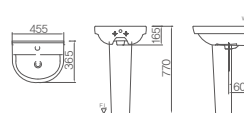

DL-206/A

455×365×770mm
Wall-hung basin
Water storage volume 3L / ⓈL630