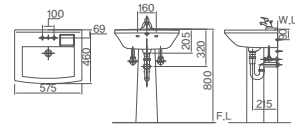

DL-401/A

650×500×800mm
Wall-hung basin
Water storage volume 7L / ⓈL610

DL-402/A

600×500×800mm
Wall-hung basin
Water storage volume 7L / ⓈL610

DL-403SN/A

575×460×800mm
Wall-hung basin (Soap holder)
Water storage volume 8L / ⓈL610

DL-404S/A

600×500×800mm
Wall-hung basin
Water storage volume 8L / ⓈL610

DL-406/A

500×425×800mm
Wall-hung basin (Soap holder)
Water storage volume 6L / ⓈL620

DL-501/A

530×450×760mm
Wall-hung basin
Water storage volume 6L / ⓈL620