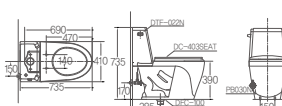

DC-404

735X405X740mm
Close-coupled W.C syphonic
Discharging volume 6L / ©C1210CR

DC-407

730X405X710mm
Close-coupled W.C syphonic
Discharging volume 6L / ©C1210CR

DC-421

735X410X735mm
Close-coupled W.C syphonic
Discharging volume 6L / ©C1210CR