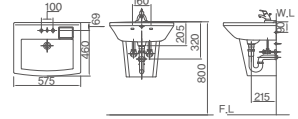

DL-303S/P

560×480×800mm
Wall-hung basin
Water storage volume 6L / ⓄL610

DL-402/P

600×500×800mm
Wall-hung basin
Water storage volume 7L / ⓄL610

DL-403SN/P

575×460×800mm
Wall-hung basin (Soap holder)
Water storage volume 8L / ⓄL610

DL-404S/P

600×500×800mm
Wall-hung basin
Water storage volume 8L / ⓄL610

DL-406/P

500×425×800mm
Wall-hung basin (Soap holder)
Water storage volume 6L / ⓄL620

DL-501/P

530×450×760mm
Wall-hung basin
Water storage volume 6L / ⓄL620