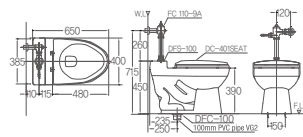

Ranked as no. 1 company in sanitary ware industry by the 2012 KS-QI (Korean Standard Service Quality Index)

DC-102

660X375X380mm
W.C
Discharging volume 6L / ⓄC910CR

DC-103

650X400X450mm
W.C
Discharging volume 6L / ⓄC910CR