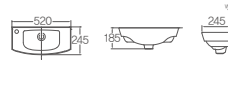

DL-303S/P

560×480×800mm
Wall-hung basin
Water storage volume 6L / ⓄL610

DL-402/P

600×500×800mm
Wall-hung basin
Water storage volume 7L / ⓄL610

DL-403SN/P

575×460×800mm
Wall-hung basin (Soap holder)
Water storage volume 8L / ⓄL610

DL-404S/P

600×500×800mm
Wall-hung basin
Water storage volume 8L / ⓄL610

DL-406/P

500×425×800mm
Wall-hung basin (Soap holder)
Water storage volume 6L / ⓄL620

DL-501/P

530×450×760mm
Wall-hung basin
Water storage volume 6L / ⓄL620

DL-502

450×365×760mm
Wall-hung basin
Water storage volume 5L / ⓄL630

DL-503

520×245×800mm
Wall-hung basin
Water storage volume 2.5L / ⓄL620

DL-504SN/P

555×455×800mm
Wall-hung basin (Soap holder)
Water storage volume 4L / ⓄL610