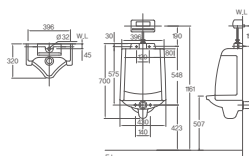

DU-511

430X320X700mm
Wall-hung urinal stall
ⓈU410R