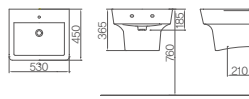

DL-502

450×365×760mm
Wall-hung basin
Water storage volume 5L / ⓄL630

DL-503

520×245×800mm
Wall-hung basin
Water storage volume 2.5L / ⓄL620

DL-504SN/P

555×455×800mm
Wall-hung basin (Soap holder)
Water storage volume 4L / ⓄL610

WASH BASIN

DL-310

545×480×760mm
Wall-hung basin
Water storage volume 6L / L620

DL-510

530×450×760mm
Wall-hung basin
Water storage volume 6L / L620

DL-311

560×495×760mm
Wall-hung basin
Water storage volume 7L / L610

DL-511

565×515×760mm
Wall-hung basin
Water storage volume 9L / L610

DL-601

495×495×760mm
Undercounter basin
Water storage volume 5.7L / L1040

DL-602

520×430×760mm
Undercounter basin
Water storage volume 6L / L1050C