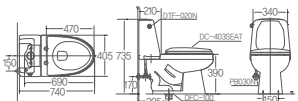

DC-401

740x400x735mm
Close-coupled W.C syphonic
Discharging volume 6L / ©C1210CR

DC-402

730x395x740mm
Close-coupled W.C syphonic
Discharging volume 6L / ©C1210CR

DC-403

740X405X735mm
Close-coupled W.C syphonic
Discharging volume 6L / ©C1210CR