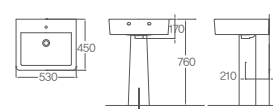

DL-401/A

650×500×800mm
Wall-hung basin
Water storage volume 7L / ⓈL610

DL-402/A

600×500×800mm
Wall-hung basin
Water storage volume 7L / ⓈL610

DL-403SN/A

575×460×800mm
Wall-hung basin (Soap holder)
Water storage volume 8L / ⓈL610

DL-404S/A

600×500×800mm
Wall-hung basin
Water storage volume 8L / ⓈL610

DL-406/A

500×425×800mm
Wall-hung basin (Soap holder)
Water storage volume 6L / ⓈL620

DL-501/A

530×450×760mm
Wall-hung basin
Water storage volume 6L / ⓈL620

DL-502/A

450×365×760mm
Wall-hung basin
Water storage volume 5L / ⓈL630

DL-503/A

520×245×800mm
Wall-hung basin
Water storage volume 2.5L / ⓈL620

DL-504SN/A

555×455×800mm
Wall-hung basin (Soap holder)
Water storage volume 4L / ⓈL610