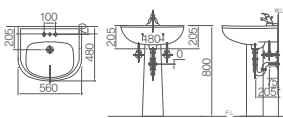

DL-206/A

455×365×770mm
Wall-hung basin
Water storage volume 3L / ⓈL630

DL-301S/A

560×480×800mm
Wall-hung basin
Water storage volume 6L / ⓈL610

WASH BASIN

DL-303S/A

560×480×800mm
Wall-hung basin
Water storage volume 6L / ⓈL610

DL-401/A

650×500×800mm
Wall-hung basin
Water storage volume 7L / ⓈL610

DL-402/A

600×500×800mm
Wall-hung basin
Water storage volume 7L / ⓈL610

DL-403SN/A

575×460×800mm
Wall-hung basin (Soap holder)
Water storage volume 8L / ⓈL610