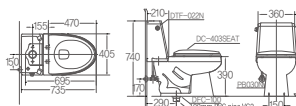

DC-404

735X405X740mm
Close-coupled W.C syphonic
Discharging volume 6L / ©C1210CR