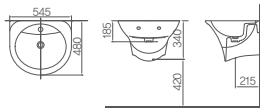

WASH BASIN

DL-310

545×480×760mm
Wall-hung basin
Water storage volume 6L / L620