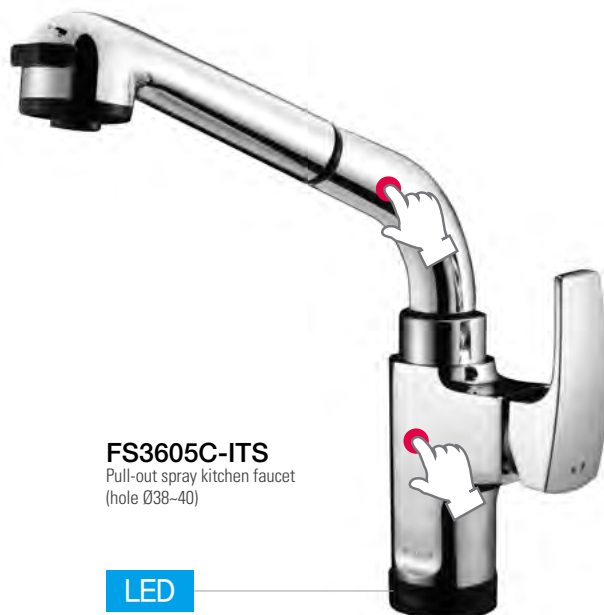

TOUCH SENSOR

KITCHEN •

FS 2323C Kitchen faucet with swing spout (hole Ø35)	FS 2325C Pull-down spray kitchen faucet (hole Ø36-40)	FS 2805C Pull-out spray kitchen faucet (hole Ø36-40)	FS 529-50VETC Pull-down kitchen faucet operated by sensor (hole Ø36-40) AC 220V / 60Hz

TOUCH SENSOR

FS3515C-ITS Pull-out spray kitchen faucet (hole Ø38-40)	FS3525C-ITS Pull-down spray kitchen faucet (hole Ø38-40)	FS0207C-ITS Pull-out spray kitchen faucet (hole Ø38-40)

- Water supply and water hold operated by a touch of human body parts.
- Consists of faucet sensor, controller (PCB, Solenoid Valve), and power source (ADAPTER)
- Blue LED is lit only when operating to supply water

- Power : AC 220V/60Hz, DC 9V(constant voltage adapter 600mA used)
- Touch sensing time : within 0.5sec
- During operation: Blue LED ON.
- Automatic water hold: Automatically holds water when not used for 3 minutes.
- Initialization operation : flickering three times when initial power is input