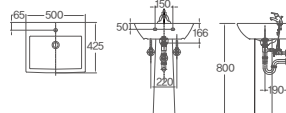

DL-406/P

500×425×800mm
Wall-hung basin (Soap holder)
Water storage volume 6L / ⓄL620