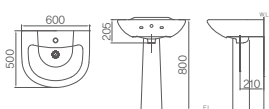

DL-401/A

650×500×800mm
Wall-hung basin
Water storage volume 7L / ⓈL610

DL-402/A

600×500×800mm
Wall-hung basin
Water storage volume 7L / ⓈL610

DL-403SN/A

575×460×800mm
Wall-hung basin (Soap holder)
Water storage volume 8L / ⓈL610

DL-404S/A

600×500×800mm
Wall-hung basin
Water storage volume 8L / ⓈL610

DL-406/A

500×425×800mm
Wall-hung basin (Soap holder)
Water storage volume 6L / ⓈL620

DL-501/A

530×450×760mm
Wall-hung basin
Water storage volume 6L / ⓈL620