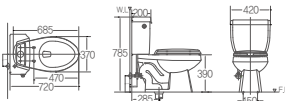

DC-202

690X400X770mm
Close-coupled W.C syphonic
Discharging volume 6L / ⓄC1210BR

DC-211

685X410X740mm
Close-coupled W.C syphonic
Discharging volume 6L / ⓄC1210CR

WATER CLOSET

DC-303

720X370X785mm
Close-coupled W.C syphonic
Discharging volume 6L / ©C1210CR