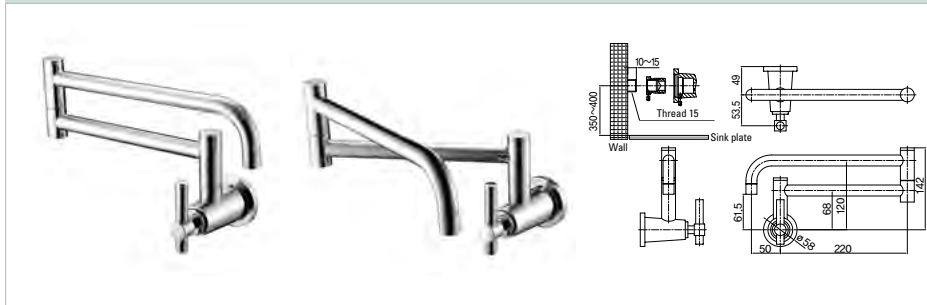

FS 850C

Pot Filler faucet