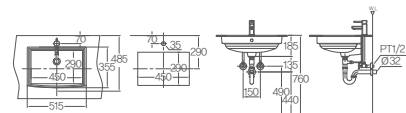

DL-606

475×390×760mm
Undercounter basin
Water storage volume 7L / L1050B

DL-609

550×400×760mm
Undercounter basin
Water storage volume 8.5L / L1050B

DL-611

515×355×760mm
Undercounter basin
Water storage volume 8.5L / L1050B