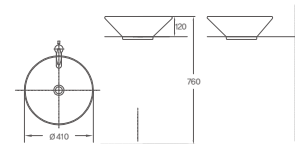

460X410X760mm
Over counter basin

DL-721

490X490X760mm
Over counter basin

DL-722

410X410X760mm
Over counter basin

TECHNOLOGY FROM JAPAN

DL-7010

450×450×760mm
Over counter basin