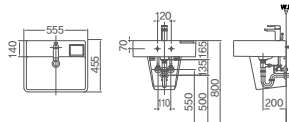

DL-502/A

450×365×760mm
Wall-hung basin
Water storage volume 5L / ⓈL630

DL-503/A

520×245×800mm
Wall-hung basin
Water storage volume 2.5L / ⓈL620

DL-504SN/A

555×455×800mm
Wall-hung basin (Soap holder)
Water storage volume 4L / ⓈL610