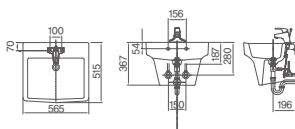

DL-511

565×515×760mm
Wall-hung basin
Water storage volume 9L / L610