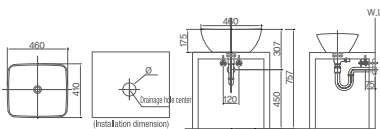

460X410X760mm
Over counter basin

DL-721

490X490X760mm
Over counter basin

DL-722

410X410X760mm
Over counter basin

TECHNOLOGY FROM JAPAN

DL-7010

450×450×760mm
Over counter basin