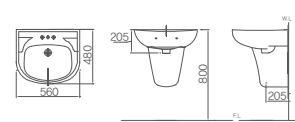

DL-404S/A

600×500×800mm
Wall-hung basin
Water storage volume 8L / ⓈL610

DL-406/A

500×425×800mm
Wall-hung basin (Soap holder)
Water storage volume 6L / ⓈL620

DL-501/A

530×450×760mm
Wall-hung basin
Water storage volume 6L / ⓈL620

DL-502/A

450×365×760mm
Wall-hung basin
Water storage volume 5L / ⓈL630

DL-503/A

520×245×800mm
Wall-hung basin
Water storage volume 2.5L / ⓈL620

DL-504SN/A

555×455×800mm
Wall-hung basin (Soap holder)
Water storage volume 4L / ⓈL610

DL-204/P

530×430×800mm
Wall-hung basin
Water storage volume 6L / ⓈL620

DL-301S/P

560×480×800mm
Wall-hung basin
Water storage volume 6L / ⓈL610

WASH BASIN

DL-301S

560×480×800mm
Wall-hung basin
Water storage volume 6L / ⓄL610