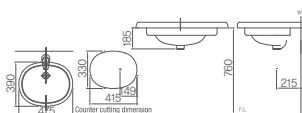

DL-606

475×390×760mm
Undercounter basin
Water storage volume 7L / L1050B