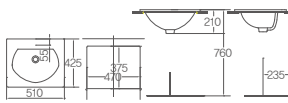

WASH BASIN

DL-612

510×425×760mm
Undercounter basin
Water storage volume 6L / @L1050C