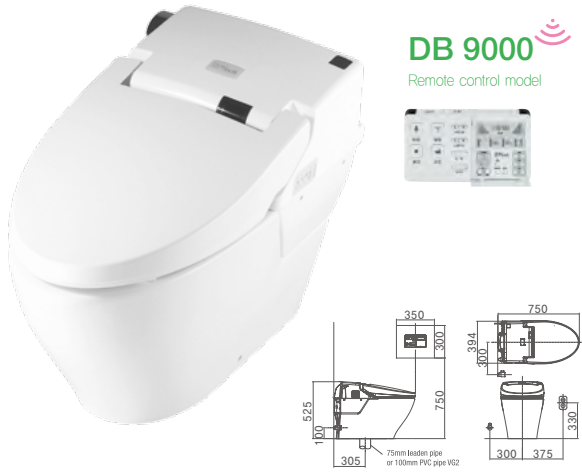

All-in-one Type