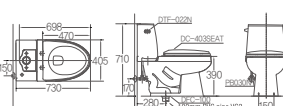

DC-407

730X405X710mm
Close-coupled W.C syphonic
Discharging volume 6L / ©C1210CR