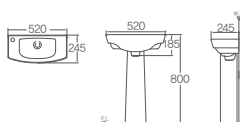

DL-404S/A

600×500×800mm
Wall-hung basin
Water storage volume 8L / ⓈL610

DL-406/A

500×425×800mm
Wall-hung basin (Soap holder)
Water storage volume 6L / ⓈL620

DL-501/A

530×450×760mm
Wall-hung basin
Water storage volume 6L / ⓈL620

DL-502/A

450×365×760mm
Wall-hung basin
Water storage volume 5L / ⓈL630

DL-503/A

520×245×800mm
Wall-hung basin
Water storage volume 2.5L / ⓈL620

DL-504SN/A

555×455×800mm
Wall-hung basin (Soap holder)
Water storage volume 4L / ⓈL610