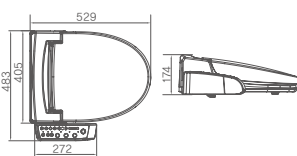

All-in-one Type

Seat Type

Installation Condition