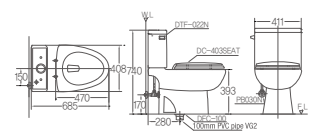

DC-211

685X410X740mm
Close-coupled W.C syphonic
Discharging volume 6L / ⓄC1210CR