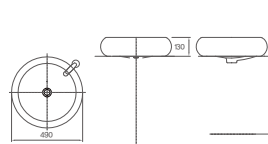

460X410X760mm
Over counter basin

DL-721

490X490X760mm
Over counter basin

DL-722

410X410X760mm
Over counter basin

TECHNOLOGY FROM JAPAN

DL-7010

450×450×760mm
Over counter basin