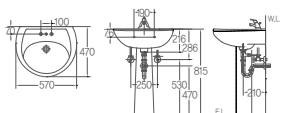

DL-201/A

570×470×800mm
Wall-hung basin
Water storage volume 5L / ⓈL610