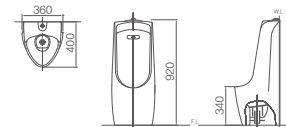

DU-301

360×400×920mm
Wall-hung urinal stall
ⓈU332R