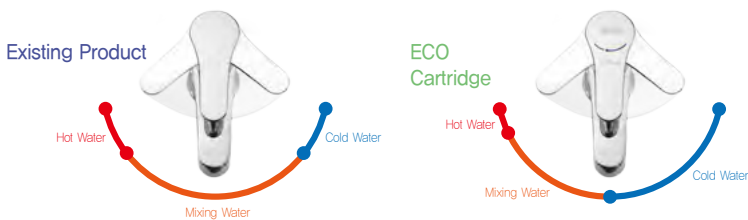

What is the ECO Cartridge?

Usually, in case of the single lever mixing faucet, both hot and cold water are controlled by the same handle. Shifting the handle to the right controls hot water. And, the center is for the mixing water. However, in case of the ECO Cartridge of the Daelim Trading, the right-to-center section of the lever is for complete cold water. Therefore, it is possible to reduce the use of hot water which is wasted unconsciously.