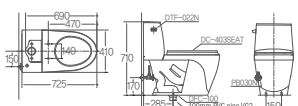

DC-422

725X410X710mm
Close-coupled W.C syphonic
Discharging volume 6L / ©C1210CR