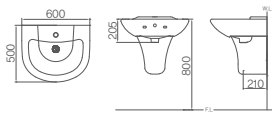

DL-303S/P

560×480×800mm
Wall-hung basin
Water storage volume 6L / ⓄL610

DL-402/P

600×500×800mm
Wall-hung basin
Water storage volume 7L / ⓄL610

DL-403SN/P

575×460×800mm
Wall-hung basin (Soap holder)
Water storage volume 8L / ⓄL610

DL-404S/P

600×500×800mm
Wall-hung basin
Water storage volume 8L / ⓄL610

DL-406/P

500×425×800mm
Wall-hung basin (Soap holder)
Water storage volume 6L / ⓄL620

DL-501/P

530×450×760mm
Wall-hung basin
Water storage volume 6L / ⓄL620