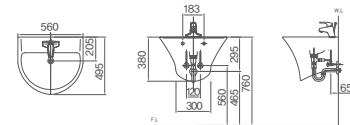

DL-311

560×495×760mm
Wall-hung basin
Water storage volume 7L / L610