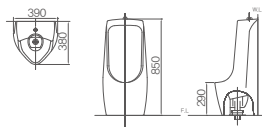

DU-201

390×380×850mm
Wall-hung urinal stall
ⓈU332R