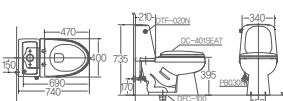

DC-401

740x400x735mm
Close-coupled W.C syphonic
Discharging volume 6L / ©C1210CR