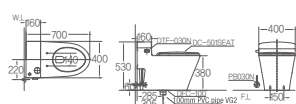

DC-501

700X400X530mm
One-piece W.C syphonic
Discharging volume 6L / ©C2010CR