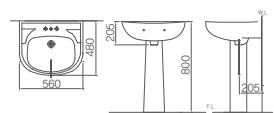

DL-301S/A

560×480×800mm
Wall-hung basin
Water storage volume 6L / ⓈL610