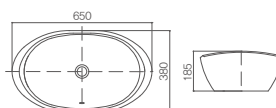

DL-7020

650×380×760mm
Over counter basin