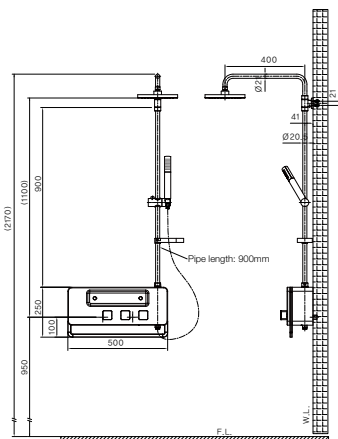

STORAGE TYPE FAUCET

Storage type faucet •

We propose practical and functional shower products that are helpful in utilizing small space in line with the changing trend towards downsizing of residential places and reasonable expenditure trends.

- The basic neat box form provides a sense of practicality.
- The multiple-layer structure providing storage space and storage pockets at the side increase practicality and usage.
- Glossy white finishing has a feeling of purity and cleanliness. And the chromium edge that surrounds the main body not only serves as a hanger but also increases the completeness in terms of design.

FB 1660