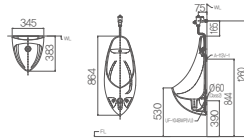

DU-4120

345×383×864mm
Wall-hung urinal