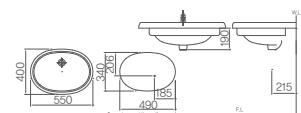

DL-609

550×400×760mm
Undercounter basin
Water storage volume 8.5L / L1050B