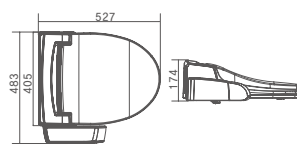

All-in-one Type

Seat Type

Installation Condition