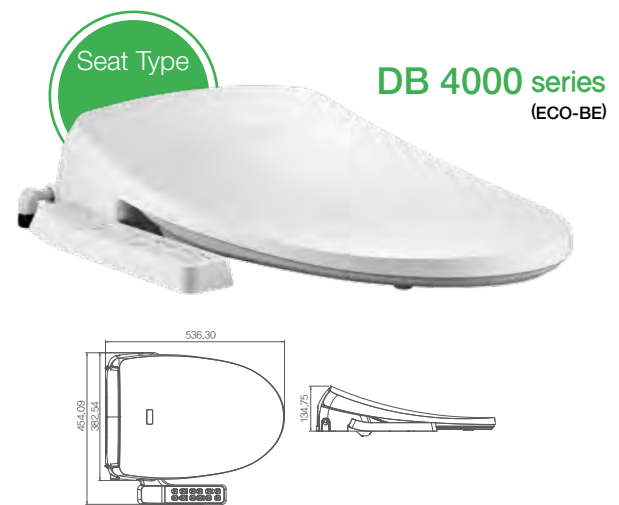

Standby Power

It is economical product to save electricity bill by using the standby power.

Short Circuit Block-off

It is safe to use as it automatically cuts off the power supply when short circuit happens.

Anti-fouling / Anti-dust Design

It is strong against contamination and moisture.

Automatic Motion Sensor

It is convenient as it senses the movement automatically

Super Power Saving Function

It helps to reduce the use of electricity up to 40% with the super power saving function.

Continuous Hot Water

It is convenient and economical as it is possible to use the hot water continuously.

Triple Overheating Protection Device

It is safe as it adopts the triple overheating protection device.