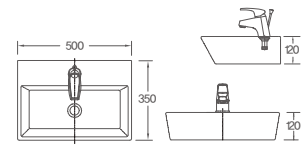

WASH BASIN

DL-612

510×425×760mm
Undercounter basin
Water storage volume 6L / @L1050C

DL-710

530X430X760mm
Over counter basin

DL-711

500X350X760mm
Over counter basin

DL-720