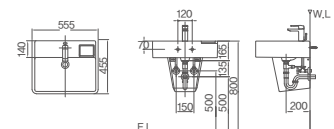

DL-502

450×365×760mm
Wall-hung basin
Water storage volume 5L / ⓄL630

DL-503

520×245×800mm
Wall-hung basin
Water storage volume 2.5L / ⓄL620

DL-504SN/P

555×455×800mm
Wall-hung basin (Soap holder)
Water storage volume 4L / ⓄL610