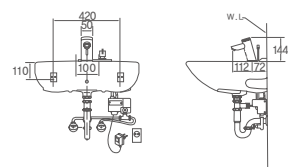

Lavatory Sensor Faucet

- SIZE : 182(W)×156(H)×60(D)
- Voltage : AC 220V / 60Hz, DC 6V
- Water Pressure : 0.7~7.0kgf / cm²

Lavatory Sensor Faucet

- SIZE : 160(W)×144(H)×50(D)
- Voltage : AC 220V / 60Hz, DC 6V
- Water Pressure : 0.7~7.0kgf / cm²
  (No LED for the battery type)

Exposed Urinal Sensor

- SIZE : 240(W)×80(H)×70(D)
- Voltage : AC 220V / 60Hz, DC 6V
- Water Pressure : 0.7~7.0kgf / cm²

Exposed Urinal Sensor

- SIZE : 240(W)×85(H)×70(D)
- Voltage : AC 220V / 60Hz, DC 6V
- Water Pressure : 0.7~7.0kgf / cm²

Lavatory Sensor Faucet

- SIZE : 50(W)×144(H)
- Voltage : AC 220V / 60Hz, DC 6V
- Water Pressure : 0.7~7.0kgf / cm²

Exposed Urinal Sensor

- SIZE : 240(W)×105(H)×100(D)
- Voltage : AC 220V / 60Hz/DC 6V
- Water Pressure : 0.7~7.0kgf / cm²