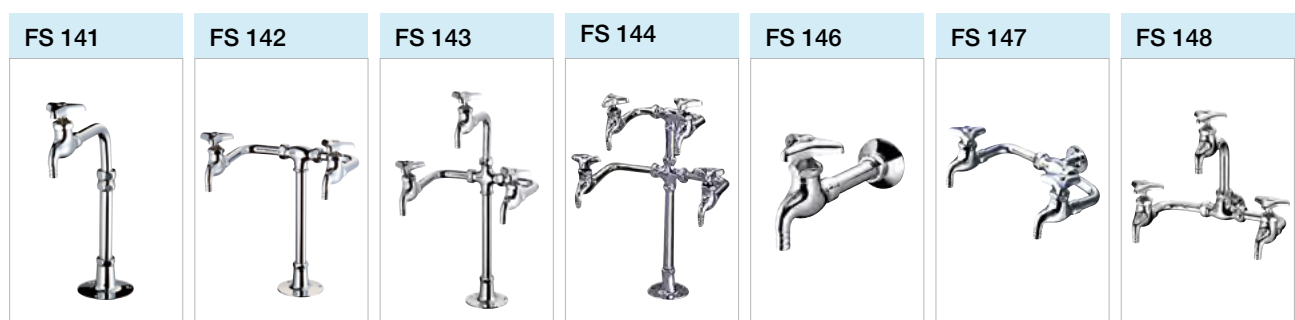

Laboratory faucet •