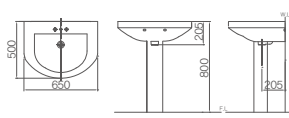

DL-206/A

455×365×770mm
Wall-hung basin
Water storage volume 3L / ⓈL630

DL-301S/A

560×480×800mm
Wall-hung basin
Water storage volume 6L / ⓈL610

WASH BASIN

DL-303S/A

560×480×800mm
Wall-hung basin
Water storage volume 6L / ⓈL610

DL-401/A

650×500×800mm
Wall-hung basin
Water storage volume 7L / ⓈL610

DL-402/A

600×500×800mm
Wall-hung basin
Water storage volume 7L / ⓈL610

DL-403SN/A

575×460×800mm
Wall-hung basin (Soap holder)
Water storage volume 8L / ⓈL610