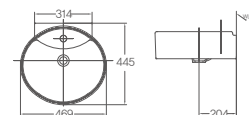

DL-7030

469×445×760mm
Over counter basin