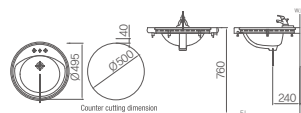

DL-601

495×495×760mm
Undercounter basin
Water storage volume 5.7L / L1040