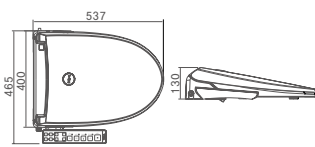

All-in-one Type

Seat Type

Installation Condition