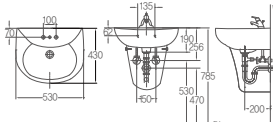

DL-404S/A

600×500×800mm
Wall-hung basin
Water storage volume 8L / ⓈL610

DL-406/A

500×425×800mm
Wall-hung basin (Soap holder)
Water storage volume 6L / ⓈL620

DL-501/A

530×450×760mm
Wall-hung basin
Water storage volume 6L / ⓈL620

DL-502/A

450×365×760mm
Wall-hung basin
Water storage volume 5L / ⓈL630

DL-503/A

520×245×800mm
Wall-hung basin
Water storage volume 2.5L / ⓈL620

DL-504SN/A

555×455×800mm
Wall-hung basin (Soap holder)
Water storage volume 4L / ⓈL610

DL-204/P

530×430×800mm
Wall-hung basin
Water storage volume 6L / ⓈL620

DL-301S/P

560×480×800mm
Wall-hung basin
Water storage volume 6L / ⓈL610

WASH BASIN

DL-301S

560×480×800mm
Wall-hung basin
Water storage volume 6L / ⓄL610