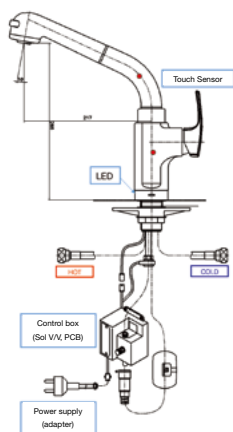

TOUCH SENSOR

KITCHEN •

FS 2323C Kitchen faucet with swing spout (hole Ø35)	FS 2325C Pull-down spray kitchen faucet (hole Ø36-40)	FS 2805C Pull-out spray kitchen faucet (hole Ø36-40)	FS 529-50VETC Pull-down kitchen faucet operated by sensor (hole Ø36-40) AC 220V / 60Hz

TOUCH SENSOR

FS3515C-ITS Pull-out spray kitchen faucet (hole Ø38-40)	FS3525C-ITS Pull-down spray kitchen faucet (hole Ø38-40)	FS0207C-ITS Pull-out spray kitchen faucet (hole Ø38-40)

- Water supply and water hold operated by a touch of human body parts.
- Consists of faucet sensor, controller (PCB, Solenoid Valve), and power source (ADAPTER)
- Blue LED is lit only when operating to supply water

- Power : AC 220V/60Hz, DC 9V(constant voltage adapter 600mA used)
- Touch sensing time : within 0.5sec
- During operation: Blue LED ON.
- Automatic water hold: Automatically holds water when not used for 3 minutes.
- Initialization operation : flickering three times when initial power is input