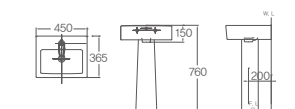

DL-401/A

650×500×800mm
Wall-hung basin
Water storage volume 7L / ⓈL610

DL-402/A

600×500×800mm
Wall-hung basin
Water storage volume 7L / ⓈL610

DL-403SN/A

575×460×800mm
Wall-hung basin (Soap holder)
Water storage volume 8L / ⓈL610

DL-404S/A

600×500×800mm
Wall-hung basin
Water storage volume 8L / ⓈL610

DL-406/A

500×425×800mm
Wall-hung basin (Soap holder)
Water storage volume 6L / ⓈL620

DL-501/A

530×450×760mm
Wall-hung basin
Water storage volume 6L / ⓈL620

DL-502/A

450×365×760mm
Wall-hung basin
Water storage volume 5L / ⓈL630

DL-503/A

520×245×800mm
Wall-hung basin
Water storage volume 2.5L / ⓈL620

DL-504SN/A

555×455×800mm
Wall-hung basin (Soap holder)
Water storage volume 4L / ⓈL610