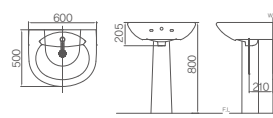

DL-206/A

455×365×770mm
Wall-hung basin
Water storage volume 3L / ⓈL630

DL-301S/A

560×480×800mm
Wall-hung basin
Water storage volume 6L / ⓈL610

WASH BASIN

DL-303S/A

560×480×800mm
Wall-hung basin
Water storage volume 6L / ⓈL610

DL-401/A

650×500×800mm
Wall-hung basin
Water storage volume 7L / ⓈL610

DL-402/A

600×500×800mm
Wall-hung basin
Water storage volume 7L / ⓈL610

DL-403SN/A

575×460×800mm
Wall-hung basin (Soap holder)
Water storage volume 8L / ⓈL610