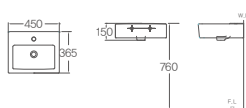

DL-303S/P

560×480×800mm
Wall-hung basin
Water storage volume 6L / ⓄL610

DL-402/P

600×500×800mm
Wall-hung basin
Water storage volume 7L / ⓄL610

DL-403SN/P

575×460×800mm
Wall-hung basin (Soap holder)
Water storage volume 8L / ⓄL610

DL-404S/P

600×500×800mm
Wall-hung basin
Water storage volume 8L / ⓄL610

DL-406/P

500×425×800mm
Wall-hung basin (Soap holder)
Water storage volume 6L / ⓄL620

DL-501/P

530×450×760mm
Wall-hung basin
Water storage volume 6L / ⓄL620

DL-502

450×365×760mm
Wall-hung basin
Water storage volume 5L / ⓄL630

DL-503

520×245×800mm
Wall-hung basin
Water storage volume 2.5L / ⓄL620

DL-504SN/P

555×455×800mm
Wall-hung basin (Soap holder)
Water storage volume 4L / ⓄL610