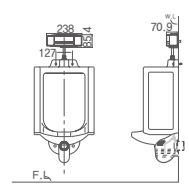

- SIZE : 240(W)×85(H)×70(D)
- Voltage : AC 220V / 60Hz, DC 6V
- Water Pressure : 0.7~7.0kgf / cm²

Lavatory Sensor Faucet

FL 406S (Battery Type)
Including soap dispenser
FL 406ES (Electricity Type)
Including soap dispenser