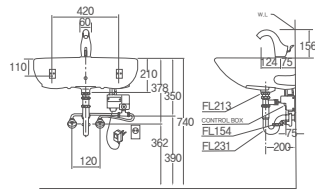

All-in-one Type

Seat Type

Installation Condition

Lavatory Sensor Faucet

FL 501 (Battery Type)
FL 501E (Electricity Type)

- SIZE : 182(W)×156(H)×60(D)
- Voltage : AC 220V / 60Hz, DC 6V
- Water Pressure : 0.7~7.0kgf / cm²