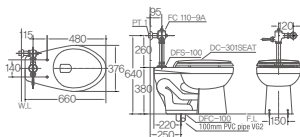

Ranked as no. 1 company in sanitary ware industry by the 2012 KS-QI (Korean Standard Service Quality Index)

DC-102

660X375X380mm
W.C
Discharging volume 6L / ⓄC910CR

DC-103

650X400X450mm
W.C
Discharging volume 6L / ⓄC910CR