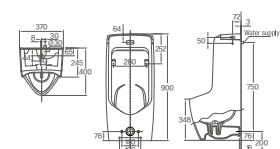

DU-512

370X400X900mm
Wall-hung urinal stall
ⓈU420R