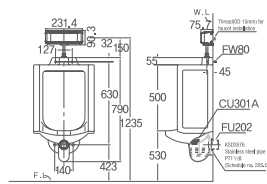

Lavatory Sensor Faucet

- SIZE : 182(W)×156(H)×60(D)
- Voltage : AC 220V / 60Hz, DC 6V
- Water Pressure : 0.7~7.0kgf / cm²

Lavatory Sensor Faucet

- SIZE : 160(W)×144(H)×50(D)
- Voltage : AC 220V / 60Hz, DC 6V
- Water Pressure : 0.7~7.0kgf / cm²
  (No LED for the battery type)

Exposed Urinal Sensor

- SIZE : 240(W)×80(H)×70(D)
- Voltage : AC 220V / 60Hz, DC 6V
- Water Pressure : 0.7~7.0kgf / cm²

Exposed Urinal Sensor

- SIZE : 240(W)×85(H)×70(D)
- Voltage : AC 220V / 60Hz, DC 6V
- Water Pressure : 0.7~7.0kgf / cm²

Lavatory Sensor Faucet

- SIZE : 50(W)×144(H)
- Voltage : AC 220V / 60Hz, DC 6V
- Water Pressure : 0.7~7.0kgf / cm²

Exposed Urinal Sensor

- SIZE : 240(W)×105(H)×100(D)
- Voltage : AC 220V / 60Hz/DC 6V
- Water Pressure : 0.7~7.0kgf / cm²