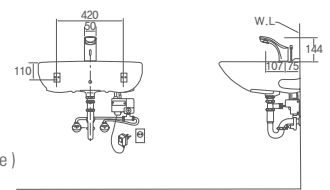

- SIZE : 160(W)×144(H)×50(D)
- Voltage : AC 220V / 60Hz, DC 6V
- Water Pressure : 0.7~7.0kgf / cm²
  (No LED for the battery type)