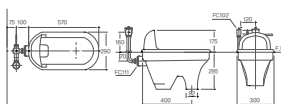

SQUAT / URINAL

DC-012

570X290X470mm
Squat toilet
ⓈC310R