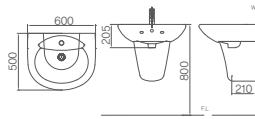

DL-502/A

450×365×760mm
Wall-hung basin
Water storage volume 5L / ⓈL630

DL-503/A

520×245×800mm
Wall-hung basin
Water storage volume 2.5L / ⓈL620

DL-504SN/A

555×455×800mm
Wall-hung basin (Soap holder)
Water storage volume 4L / ⓈL610

DL-204/P

530×430×800mm
Wall-hung basin
Water storage volume 6L / ⓈL620

DL-301S/P

560×480×800mm
Wall-hung basin
Water storage volume 6L / ⓈL610

WASH BASIN

DL-301S

560×480×800mm
Wall-hung basin
Water storage volume 6L / ⓄL610

DL-303S/P

560×480×800mm
Wall-hung basin
Water storage volume 6L / ⓄL610

DL-402/P

600×500×800mm
Wall-hung basin
Water storage volume 7L / ⓄL610

DL-403SN/P

575×460×800mm
Wall-hung basin (Soap holder)
Water storage volume 8L / ⓄL610