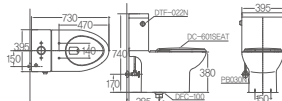

DC-402

730x395x740mm
Close-coupled W.C syphonic
Discharging volume 6L / ©C1210CR