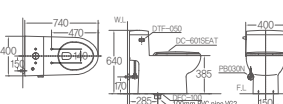

DC-422

725X410X710mm
Close-coupled W.C syphonic
Discharging volume 6L / ©C1210CR

DC-501

700X400X530mm
One-piece W.C syphonic
Discharging volume 6L / ©C2010CR

DC-601

740X400X640mm
One-piece W.C syphonic
Discharging volume 6L / ©C2020CR