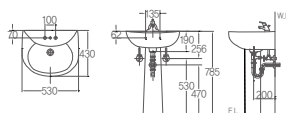

Ranked as no. 1 company in sanitary ware industry by the 2012 KS-SQI (Korean Standard Service Quality Index)

DL-201/A

570×470×800mm
Wall-hung basin
Water storage volume 5L / ⓈL610

DL-204/A

530×430×800mm
Wall-hung basin
Water storage volume 6L / ⓈL620